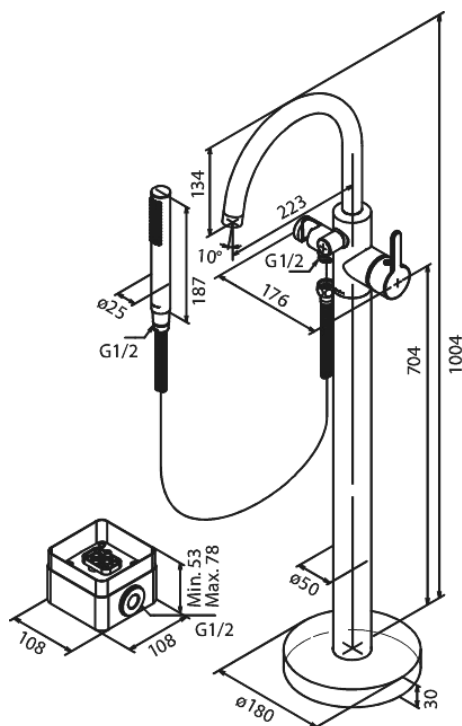

Product features

Only a part of
chrome version
731423000

FM Mattsson Denmark ApS
Hvidkærvej 48, 5250 Odense SV, DK-56416218

+45 88 33 00 34 damixa-international@fmmattssongroup.com

Mere information på damixa.com

damixa